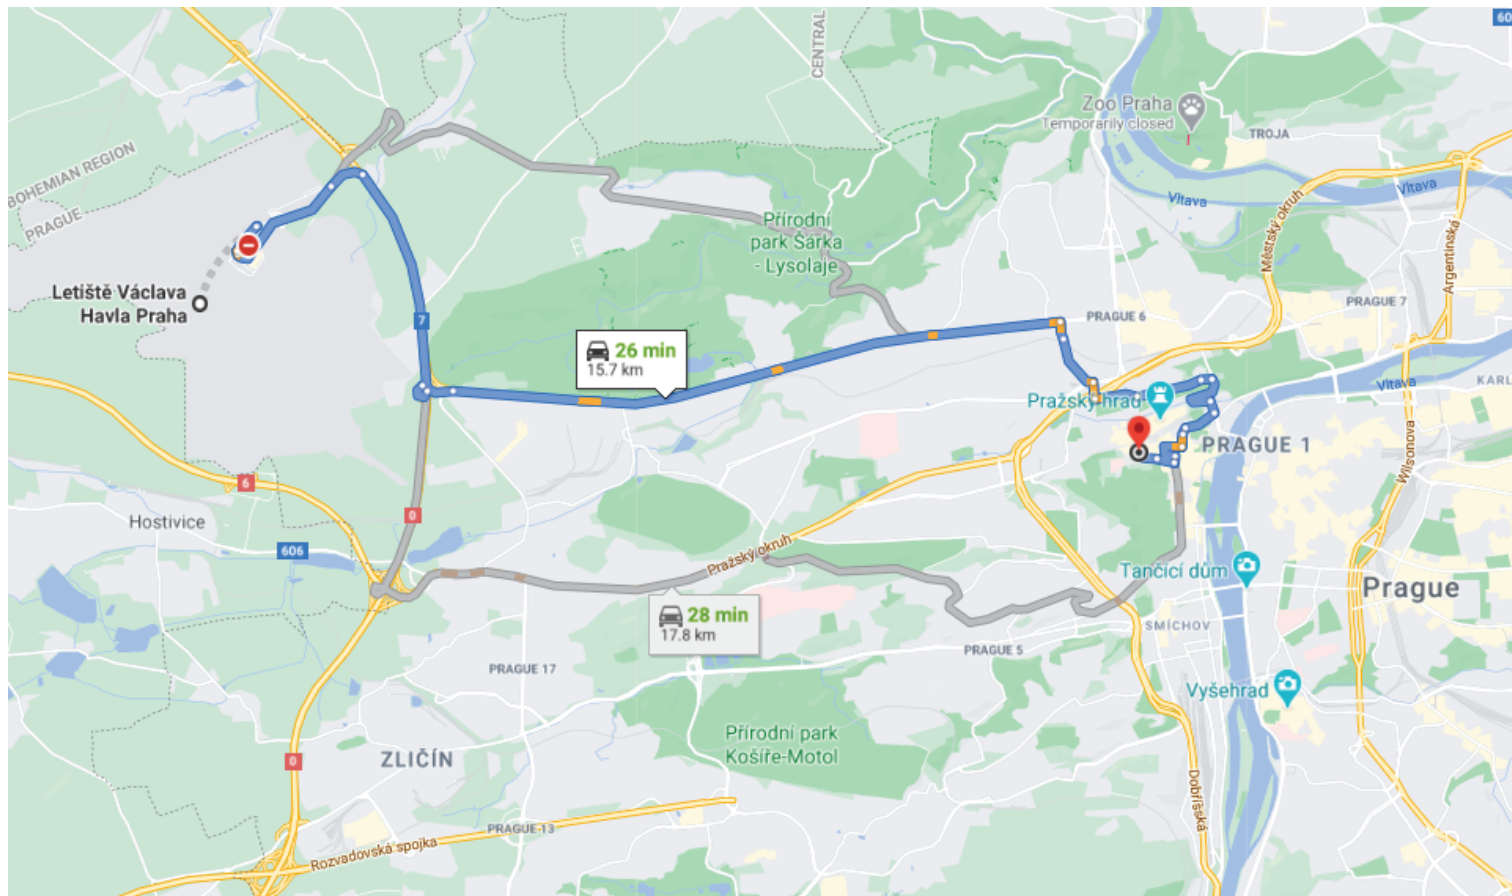

Hassle-free transport service

We recommend you book our transport in advance. Our driver will pick you up from the airport or take you there from the hotel. You can book the transport service by sending an email to castle@mooo-apartments.com.

If you opt for the latter, please contact us at least 24 hours before you are scheduled to land.

	One way	Round trip
1 - 4 people	650 CZK	1300 CZK
4 - 8 people	950 CZK	1900 CZK

The journey from the airport by car takes around 30 minutes.

Availability is limited so reservation is recommended.